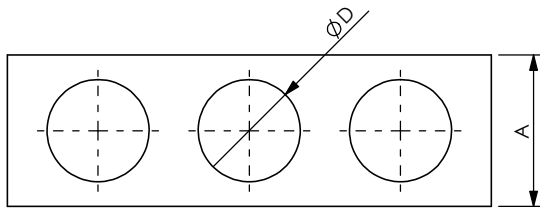

PRODUCT DATA SHEET

A) SPECIFICATIONS

Material: EPDM
UV resistant.
Colour: black.

B) PACKAGING INFORMATION

Packing in boxes.
Label indicating:
product code, article, quantity,
production batch,
FIMO logo and figure.
(Customer code on request).

C) MOUNTING INSTRUCTIONS

On request

CODE	ARTICLE	HOLES	ϕd	A	B	BAG	BOX	WEIGHT
61 0120 8011	GPR 8x11	8	10÷11	20	120	10	50	100
61 0120 6012	GPR 6x1/2"	6	16÷17	30	120	10	50	140
61 0120 3078	GPR 3x7/8"	3	27÷28	40	120	10	50	170
61 0120 2114	GPR 2x1.1/4"	2	39÷40	60	120	10	50	285
61 0120 2158	GPR 2x1.5/8"	2	50÷52	60	120	10	50	195
61 0120 1062	GPR 1x62	1	61÷63	90	120	10	50	330
61 0120 0090	GPR 1x90	1	89÷91	120	120	10	50	435
61 0120 1115	GPR 1x115	1	114÷116	120	120	10	50	360
61 0120 1090	GPR 1x90 HC	1	88÷90	120	120	10	50	440

RI	DATE	DR	DATE	AP	Description:
02					GPR - Rectangular Cushions for PMR
01					
00	07/10/2011	E.B.	07/10/2011	A.V.	
1 ST EMISSION					
					Use: EPDM rubber rectangular Cushions with calibrated holes for coaxial cables. They perfectly suit the PMR and COR frames. Thanks to the GPE expander action, the water tightness of the system is ensured.