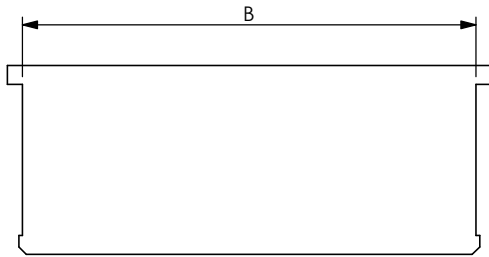

PRODUCT DATA SHEET

A) SPECIFICATIONS

Material: EPDM
UV resistant.
Colour: black.

B) PACKAGING INFORMATION

Packing in boxes.
Label indicating:
product code, article, quantity,
production batch,
FIMO logo and figure.
(Customer code on request).

C) MOUNTING INSTRUCTIONS

On request

CODE	ARTICLE	HOLES	ϕd	A	B	BAG	BOX	WEIGHT
61 0120 8011	GPR 8x11	8	10÷11	20	120	10	50	100
61 0120 6012	GPR 6x1/2"	6	16÷17	30	120	10	50	140
61 0120 3078	GPR 3x7/8"	3	27÷28	40	120	10	50	170
61 0120 2114	GPR 2x1.1/4"	2	39÷40	60	120	10	50	285
61 0120 2158	GPR 2x1.5/8"	2	50÷52	60	120	10	50	195
61 0120 1062	GPR 1x62	1	61÷63	90	120	10	50	330
61 0120 0090	GPR 1x90	1	89÷91	120	120	10	50	435
61 0120 1115	GPR 1x115	1	114÷116	120	120	10	50	360
61 0120 1090	GPR 1x90 HC	1	88÷90	120	120	10	50	440

RI	DATE	DR	DATE	AP	Description:
02					GPR - Rectangular Cushions for PMR
01					
00	07/10/2011	E.B.	07/10/2011	A.V.	
1 ST EMISSION					
					Use: EPDM rubber rectangular Cushions with calibrated holes for coaxial cables. They perfectly suit the PMR and COR frames. Thanks to the GPE expander action, the water tightness of the system is ensured.